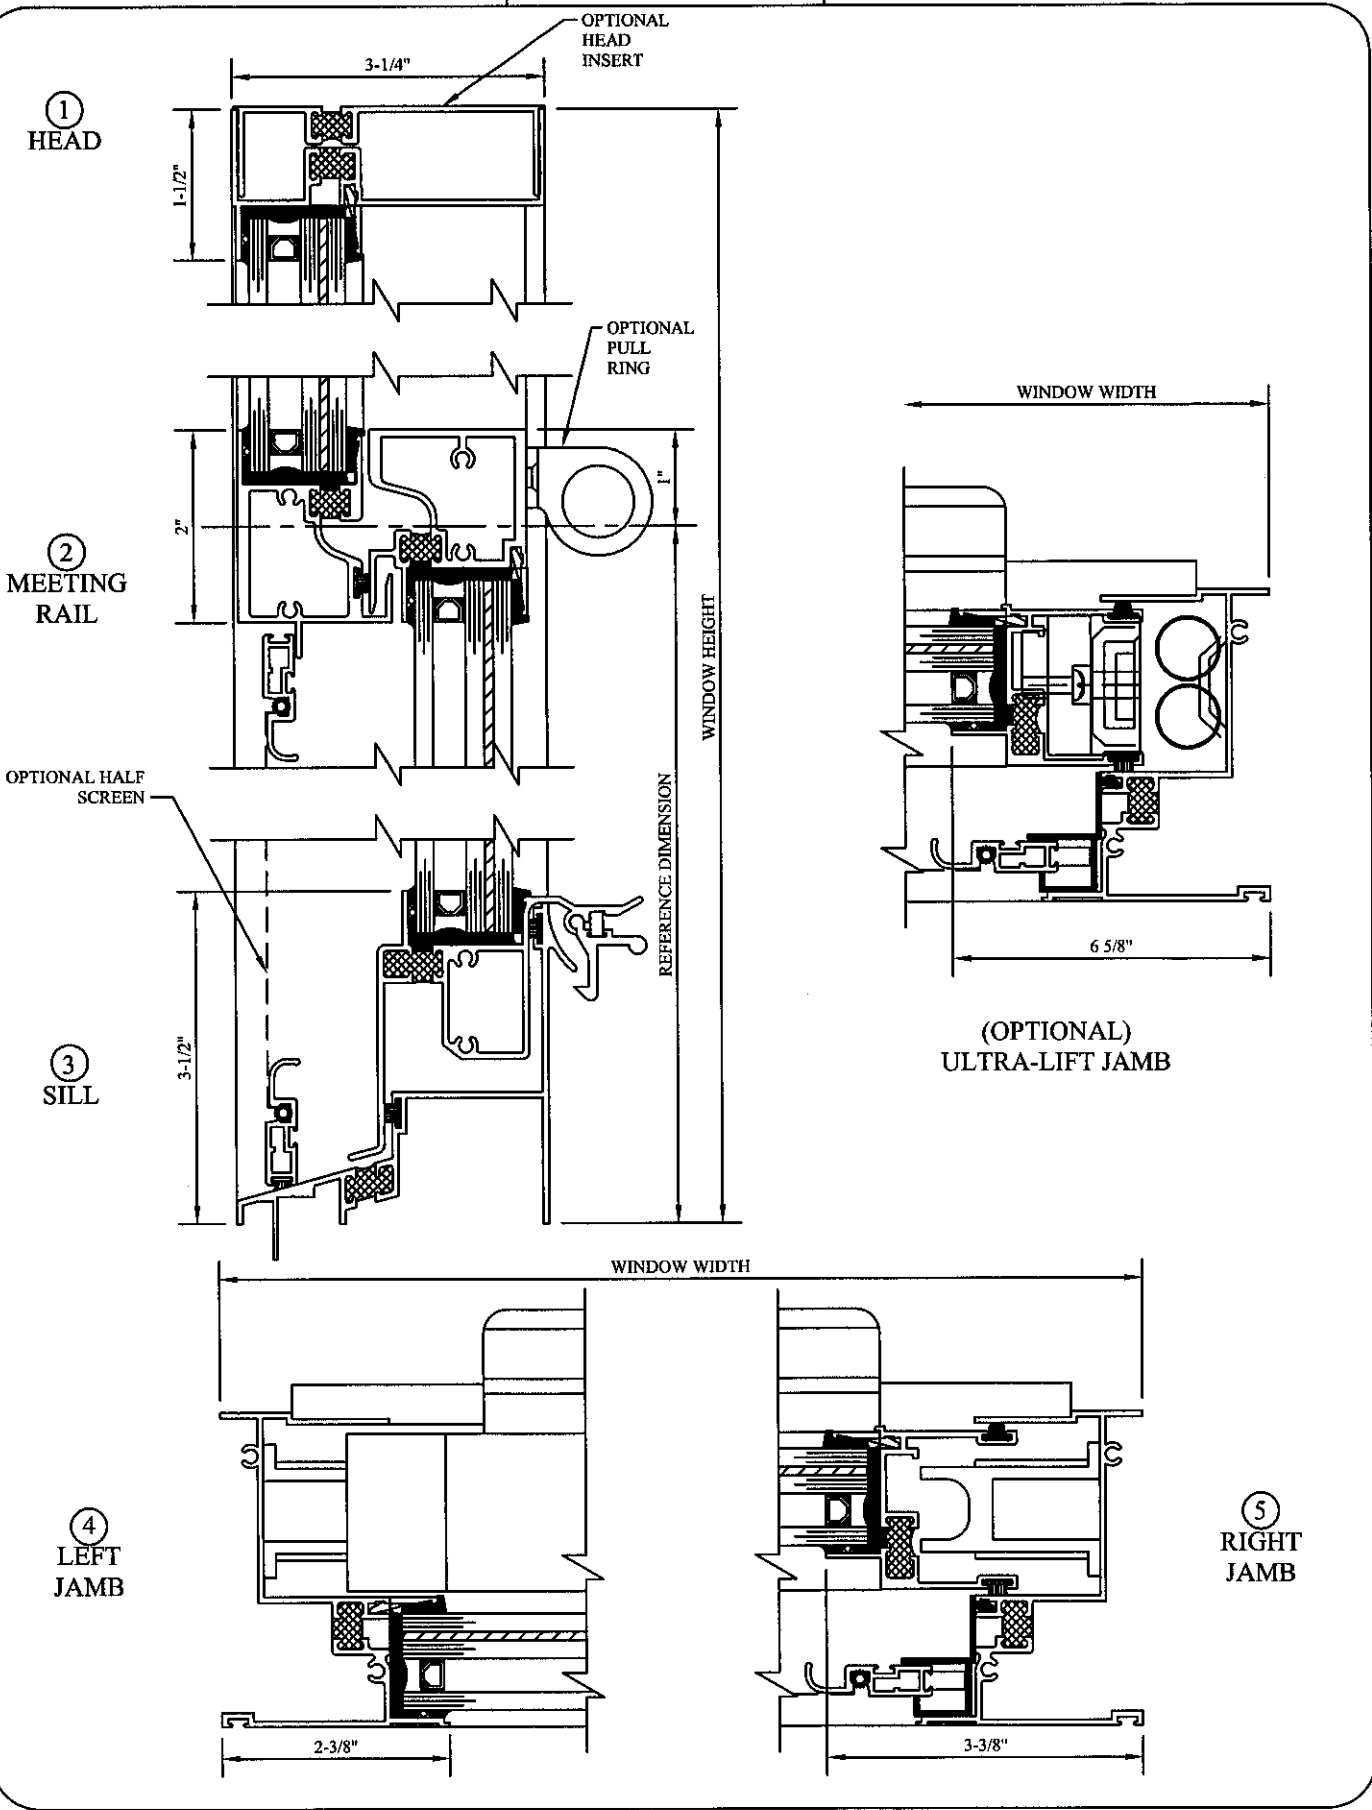

Elevations

TR-9100

TR-9100F
(FLANGE FRAME)

TRACO™

The Windows And Doors That Greet The World.

IMPACT RATED SMALL/LARGE MISSILE SINGLE HUNG SIDE LOAD WINDOW

TR-9100
AC6-0
Page 2 of 3

Half Scale Sections

TRACO™

The Windows And Doors That Greet The World.

IMPACT RATED SMALL/LARGE MISSILE SINGLE HUNG SIDE LOAD WINDOW

TR-9100
AC6-0
Page 3 of 3

Half Scale Sections