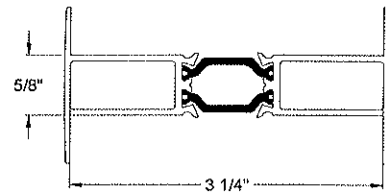

DETAILS

**IF-1016 3 1/4" NX
PRE-SET PANNING MULLION**

IF-1002 3 1/4" NX 3 PC. MULLION

IF-1017 3 1/4" NX H.D. MULLION

IF-0118 3 1/4" MULLION

IF-1012 3 1/4" STACK MULLION

IF-0304 3 1/4" STACK MULLION

**IF-1007 3 1/4" TO 4 3/8"
TRANSITION STACK MULLION
(FEMALE)**

**IF-1010 3 1/4" TO 4 3/8"
TRANSITION STACK MULLION
(MALE)**

DETAILS

IF-1009 3 1/4" STACK MULLION

IF-1006 3 1/4" TO 4 3/8" TRANSITION STACK MULLION