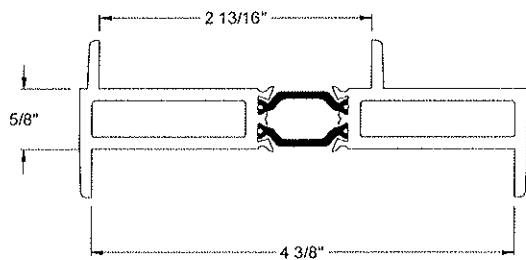

DETAILS

**IF-1016 3 1/4" NX
PRE-SET PANNING MULLION**

IF-1002 3 1/4" NX 3 PC. MULLION

IF-1017 3 1/4" NX H.D. MULLION

IF-0118 3 1/4" MULLION

IF-1012 3 1/4" STACK MULLION

IF-0304 3 1/4" STACK MULLION

**IF-1007 3 1/4" TO 4 3/8"
TRANSITION STACK MULLION
(FEMALE)**

**IF-1010 3 1/4" TO 4 3/8"
TRANSITION STACK MULLION
(MALE)**

DETAILS

IF-1009 3 1/4" STACK MULLION

IF-1006 3 1/4" TO 4 3/8" TRANSITION STACK MULLION