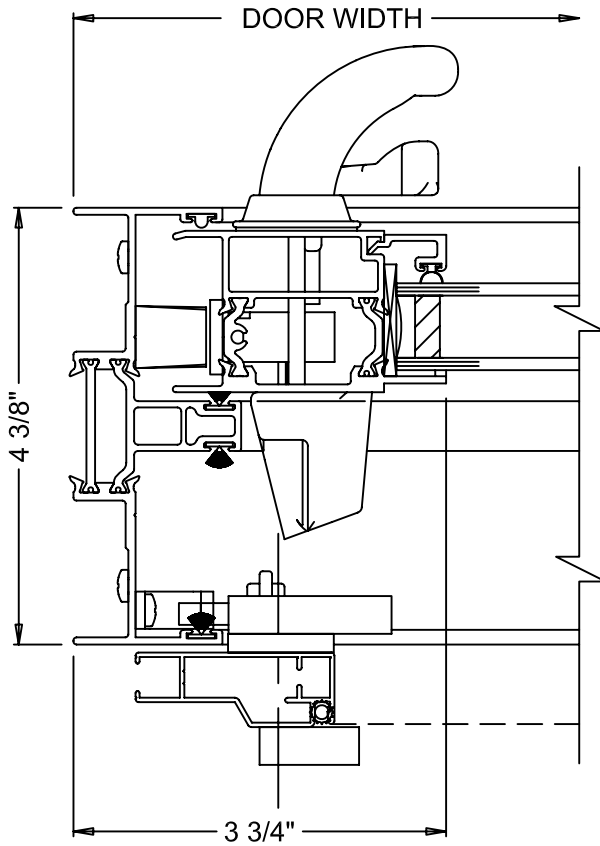

ELEVATIONS

NX-840 (2 PANEL)
(XO SHOWN)

TR-840 (3 PANEL)
(OXO ONLY)
SLIDE RIGHT SHOWN
(SPECIFY SLIDE DIRECTION)

① OPERATING HEAD

③ FIXED HEAD

② OPERATING SILL

④ FIXED SILL

STANDARD 6 PSF SILL SHOWN
REFER TO PAGE 4 FOR OPTIONAL SILL

⑤ OPERATING JAMB

⑥ MEETING STILES

⑦ FIXED RIGHT JAMB

HALF SCALE SECTIONS