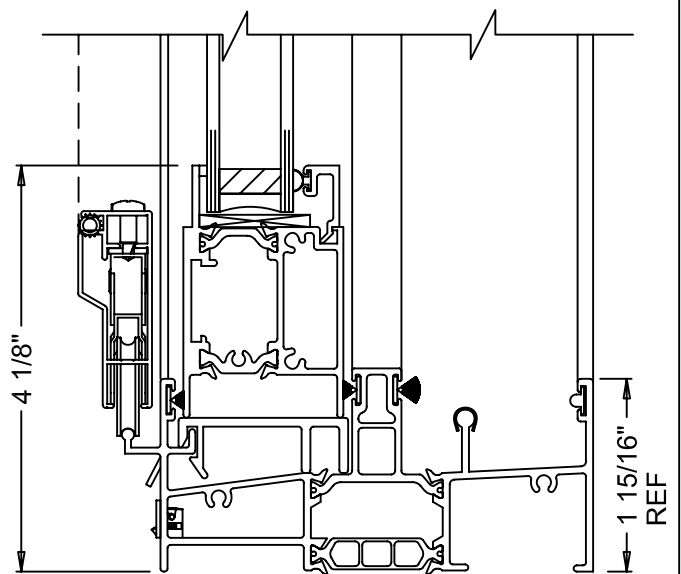

ELEVATIONS

NX-840 (2 PANEL)
(XO SHOWN)

TR-840 (3 PANEL)
(OXO ONLY)
SLIDE RIGHT SHOWN
(SPECIFY SLIDE DIRECTION)

① OPERATING HEAD

③ FIXED HEAD

② OPERATING SILL

④ FIXED SILL

STANDARD 6 PSF SILL SHOWN
REFER TO PAGE 4 FOR OPTIONAL SILL

⑤ OPERATING JAMB

⑥ MEETING STILES

⑦ FIXED RIGHT JAMB

HALF SCALE SECTIONS