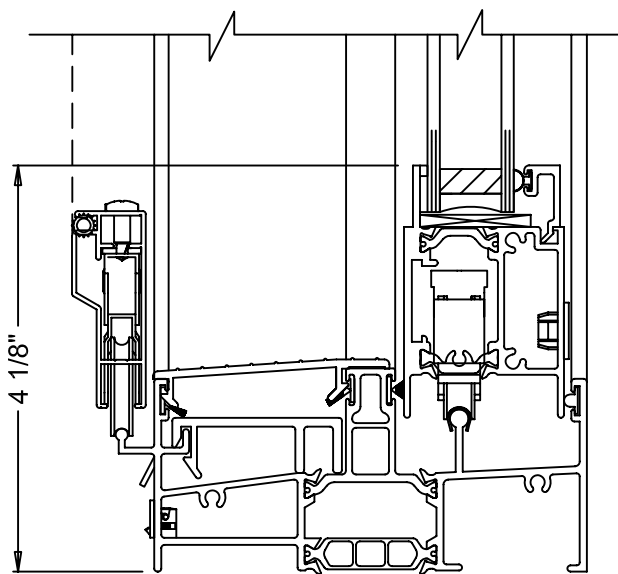

ELEVATIONS

NX-840 (2 PANEL)
(XO SHOWN)

TR-840 (3 PANEL)
(OXO ONLY)
SLIDE RIGHT SHOWN
(SPECIFY SLIDE DIRECTION)

① OPERATING HEAD

③ FIXED HEAD

② OPERATING SILL

④ FIXED SILL

STANDARD 6 PSF SILL SHOWN
REFER TO PAGE 4 FOR OPTIONAL SILL

⑤ OPERATING JAMB

⑥ MEETING STILES

⑦ FIXED RIGHT JAMB

HALF SCALE SECTIONS