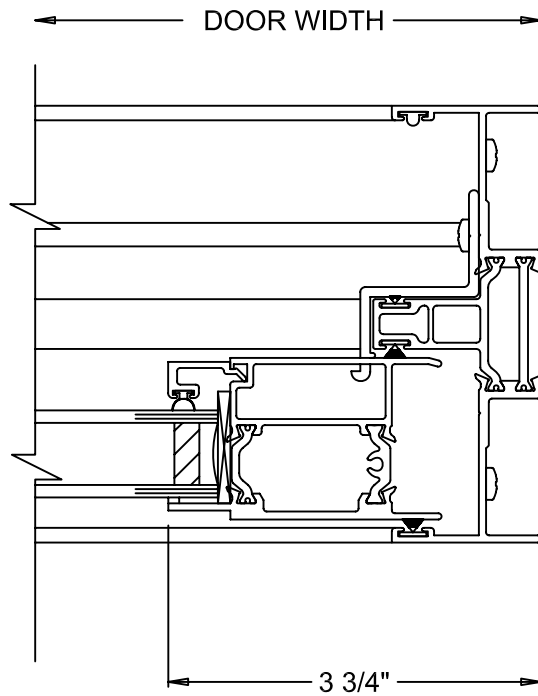

ELEVATIONS

NX-840 (2 PANEL)
(XO SHOWN)

TR-840 (3 PANEL)
(OXO ONLY)
SLIDE RIGHT SHOWN
(SPECIFY SLIDE DIRECTION)

① OPERATING HEAD

③ FIXED HEAD

② OPERATING SILL

④ FIXED SILL

STANDARD 6 PSF SILL SHOWN
REFER TO PAGE 4 FOR OPTIONAL SILL

⑤ OPERATING JAMB

⑥ MEETING STILES

⑦ FIXED RIGHT JAMB

HALF SCALE SECTIONS