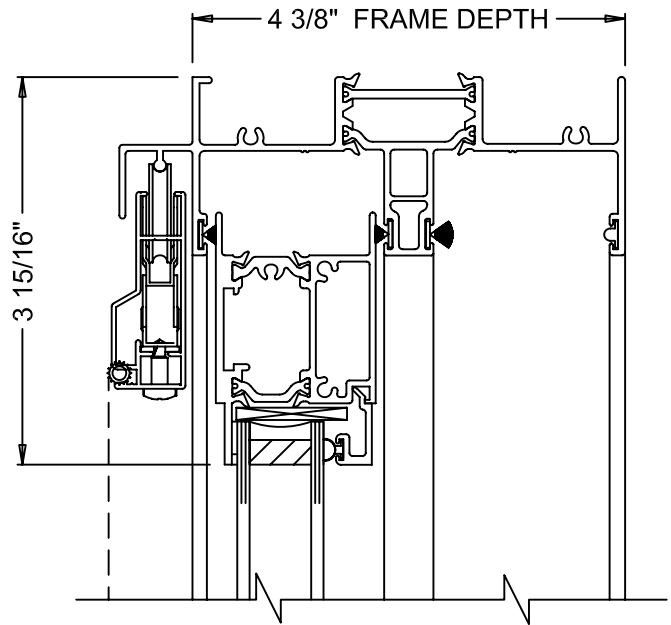

ELEVATIONS

NX-840 (2 PANEL)
(XO SHOWN)

TR-840 (3 PANEL)
(OXO ONLY)
SLIDE RIGHT SHOWN
(SPECIFY SLIDE DIRECTION)

① OPERATING HEAD

③ FIXED HEAD

② OPERATING SILL

④ FIXED SILL

STANDARD 6 PSF SILL SHOWN
REFER TO PAGE 4 FOR OPTIONAL SILL

⑤ OPERATING JAMB

⑥ MEETING STILES

⑦ FIXED RIGHT JAMB

HALF SCALE SECTIONS