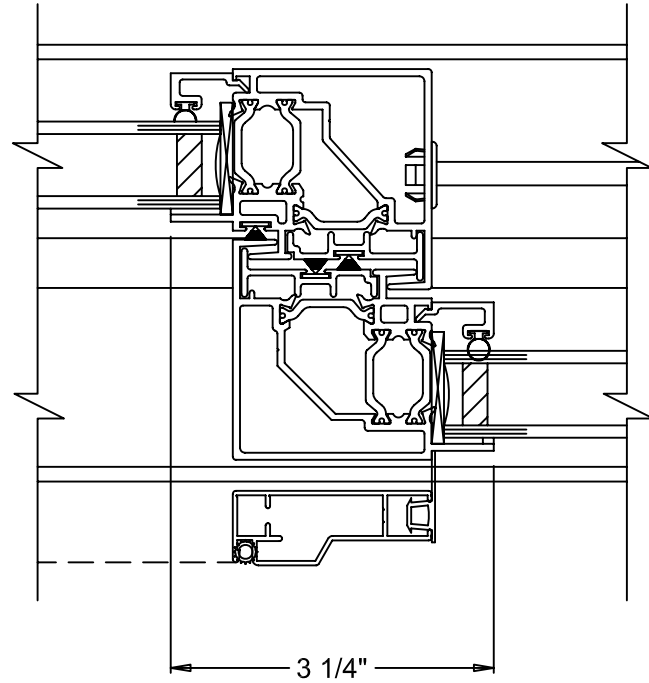

ELEVATIONS

NX-840 (2 PANEL)
(XO SHOWN)

TR-840 (3 PANEL)
(OXO ONLY)
SLIDE RIGHT SHOWN
(SPECIFY SLIDE DIRECTION)

① OPERATING HEAD

③ FIXED HEAD

② OPERATING SILL

④ FIXED SILL

STANDARD 6 PSF SILL SHOWN
REFER TO PAGE 4 FOR OPTIONAL SILL

⑤ OPERATING JAMB

⑥ MEETING STILES

⑦ FIXED RIGHT JAMB

HALF SCALE SECTIONS