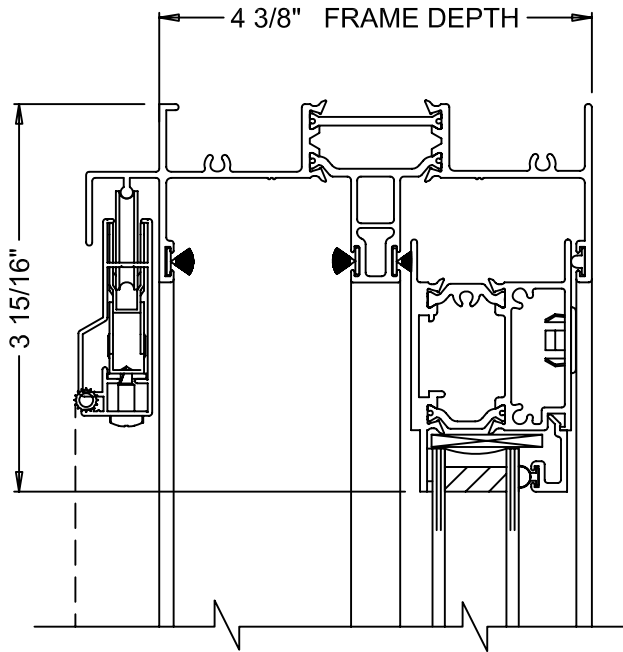

ELEVATIONS

NX-840 (2 PANEL)
(XO SHOWN)

TR-840 (3 PANEL)
(OXO ONLY)
SLIDE RIGHT SHOWN
(SPECIFY SLIDE DIRECTION)

① OPERATING HEAD

③ FIXED HEAD

② OPERATING SILL

④ FIXED SILL

STANDARD 6 PSF SILL SHOWN
REFER TO PAGE 4 FOR OPTIONAL SILL

⑤ OPERATING JAMB

⑥ MEETING STILES

⑦ FIXED RIGHT JAMB

HALF SCALE SECTIONS