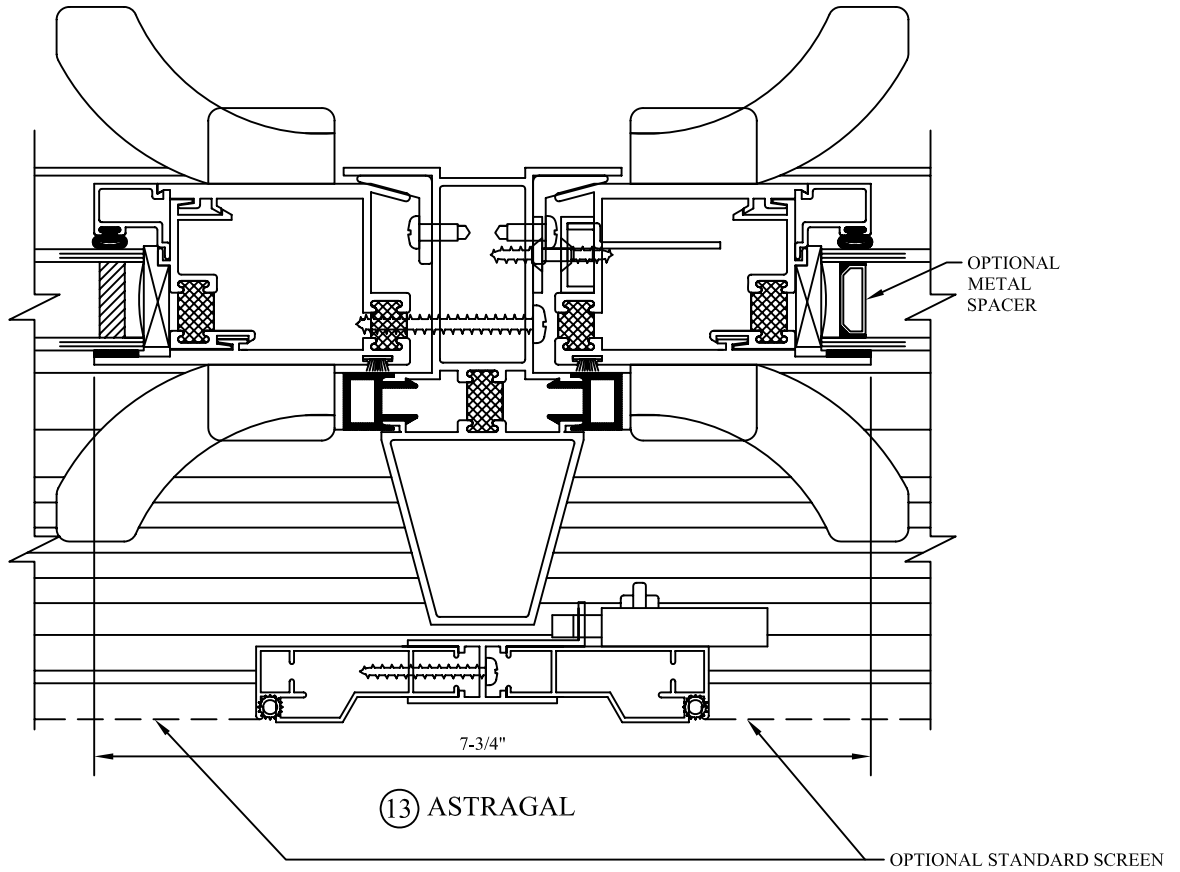

Please visit the SPZ electronic product catalog at www.traco.com for product specifications and additional section details.

OPTIONAL 12 PSF SILL

OPTIONAL 15 PSF SILL