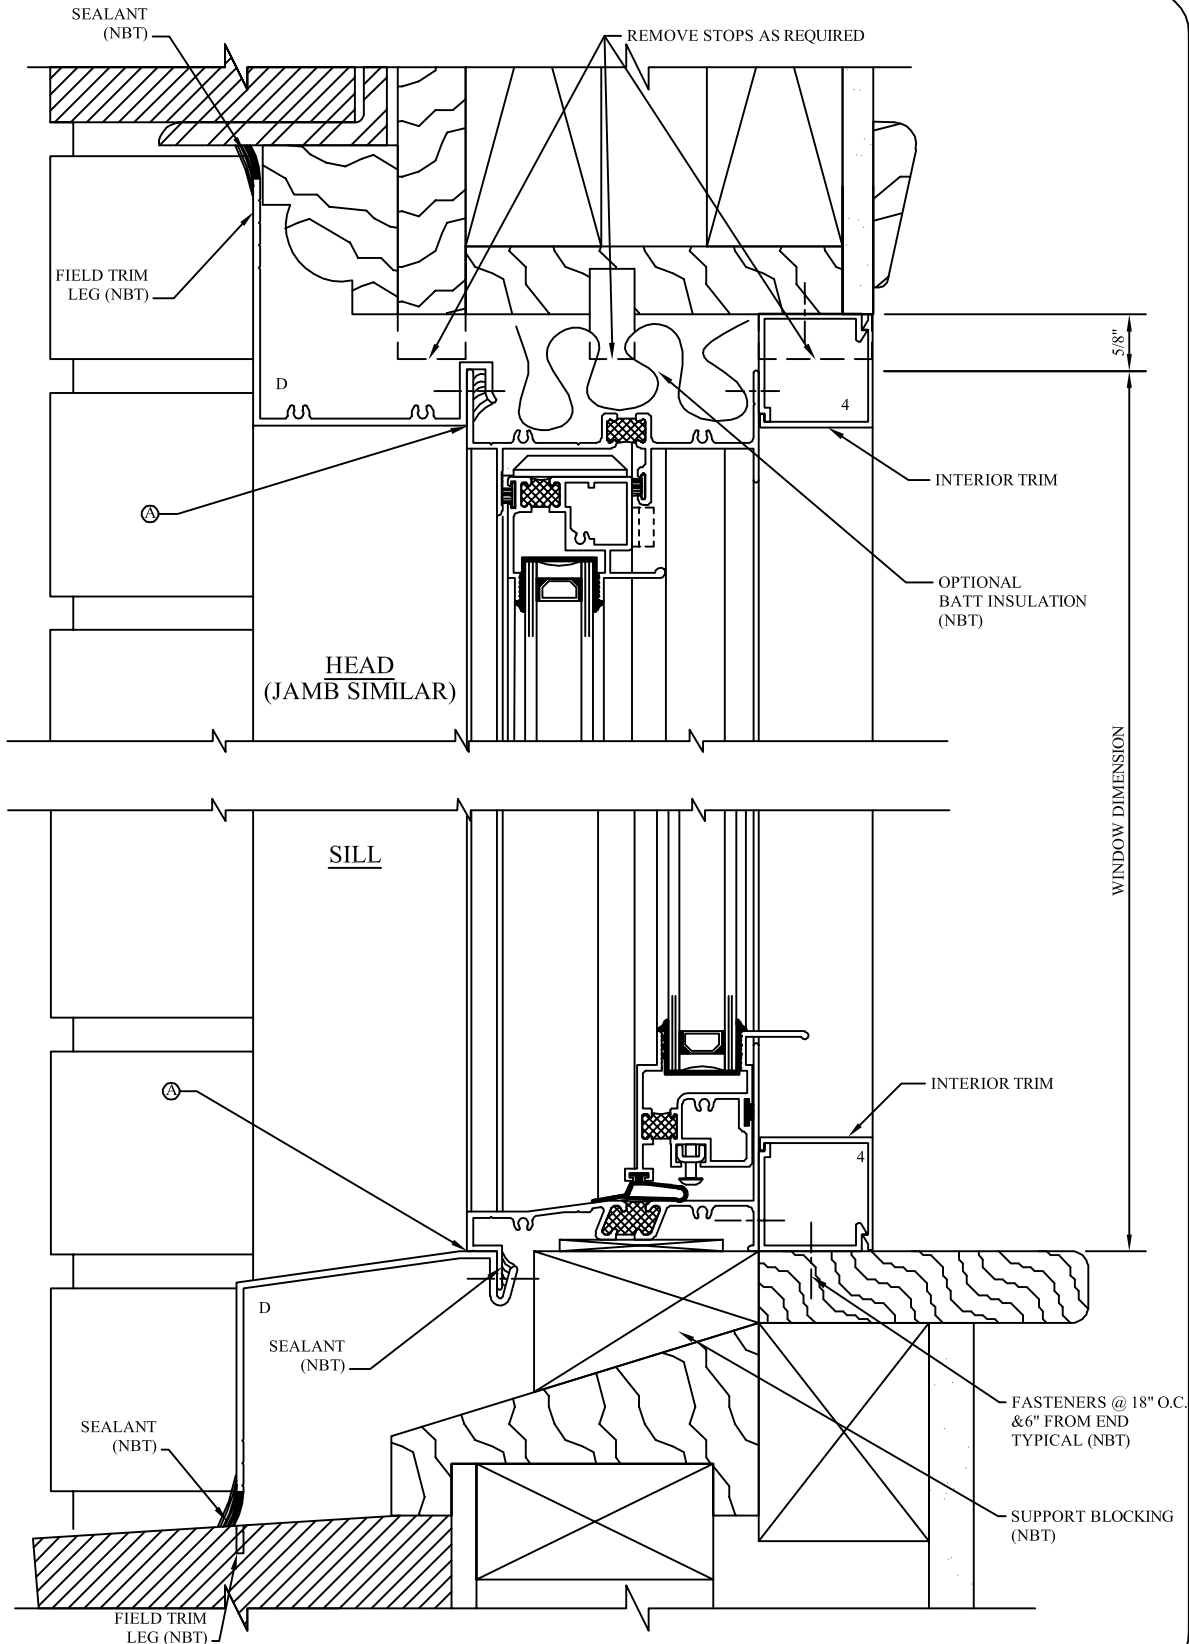

TRACO™

The Windows And Doors That Greet The World.

EXISTING NARROW WOOD OPENING WRAP AROUND STRAIGHT PANNING

Half Scale Sections

INSTALLATIONS

MM3-0

Page 5 of 22

EXAMPLE SHOWN WITH TR-5000 Ⓐ FOR OPTIONAL IMPROVED PERFORMANCE, ADD AN EXPOSED CAP BEAD (NBT)

(NBT) = NOT BY TRACO