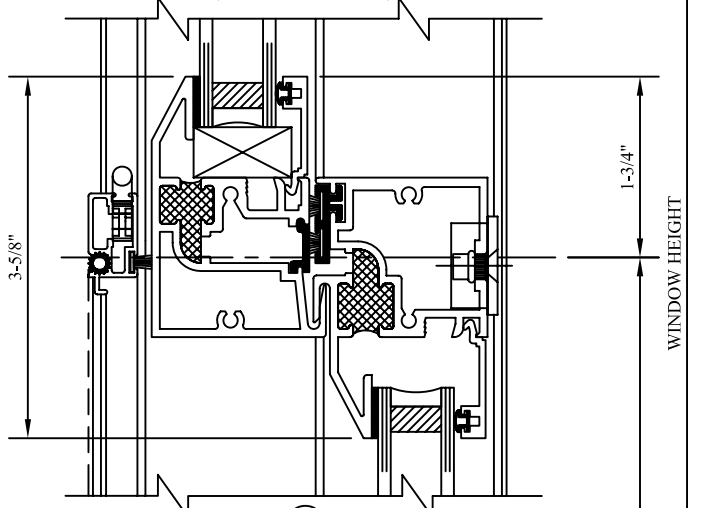

Please visit the SPZ electronic product catalog at www.traco.com for product specifications and additional section details.

5
HEAD
(BEVEL SASH)

6
MEETING RAIL
(BEVEL SASH)

OPTIONAL
HALF SCREEN

7
SILL
(BEVEL SASH)

8
JAMB
(BEVEL SASH)