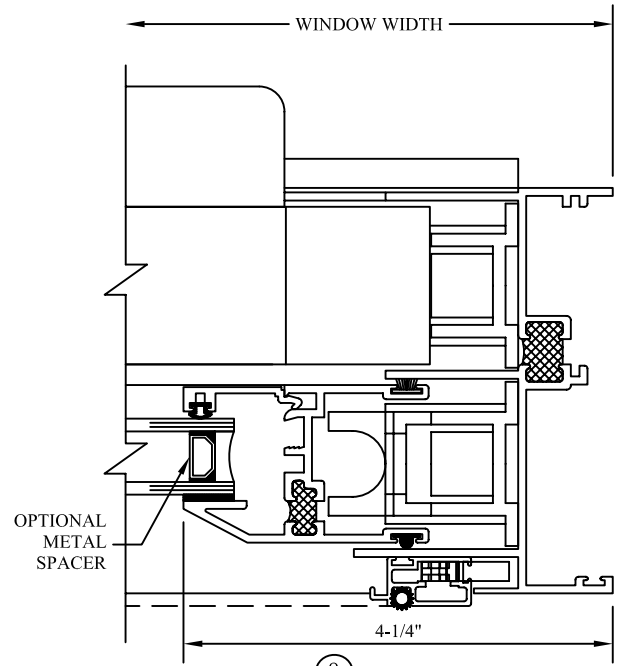

Please visit the SPZ electronic product catalog at www.traco.com for product specifications and additional section details.

5
HEAD
(BEVEL SASH)

6
MEETING RAIL
(BEVEL SASH)

OPTIONAL
HALF SCREEN

7
SILL
(BEVEL SASH)

8
JAMB
(BEVEL SASH)