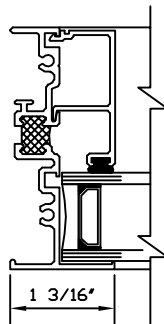

TRACO

The Windows And Doors That Greet The World.

COMMERCIAL
ALUMINUM FIXED WINDOW

TR-7400

Half Scale Sections

①
HEAD

②
SILL

③
JAMB