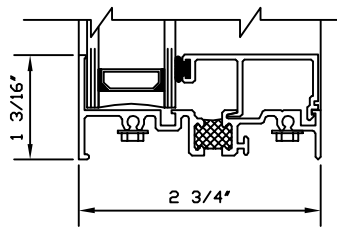

TRACO

The Windows And Doors That Greet The World.

COMMERCIAL
ALUMINUM FIXED WINDOW

TR-7400

Half Scale Sections

①
HEAD

②
SILL

③
JAMB