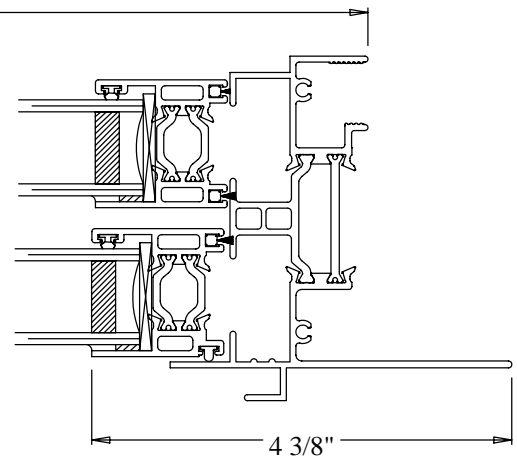

HALF SCALE SECTIONS

③ LEFT JAMB

④ RIGHT JAMB

WINDOW WIDTH

③A LEFT JAMB
(FLANGE FRAME)

④A RIGHT JAMB
(FLANGE FRAME)

WINDOW WIDTH

③B LEFT JAMB
(NAILFIN)

④B RIGHT JAMB
(NAILFIN)

WINDOW WIDTH