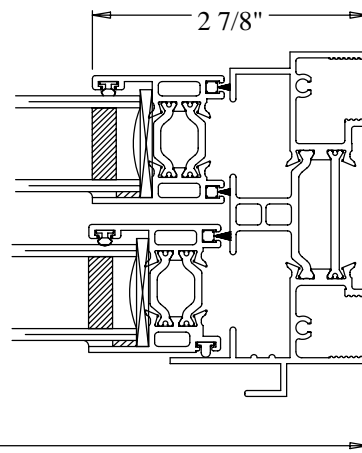

HALF SCALE SECTIONS

③ LEFT JAMB

④ RIGHT JAMB

WINDOW WIDTH

③A LEFT JAMB
(FLANGE FRAME)

④A RIGHT JAMB
(FLANGE FRAME)

WINDOW WIDTH

③B LEFT JAMB
(NAILFIN)

④B RIGHT JAMB
(NAILFIN)

WINDOW WIDTH