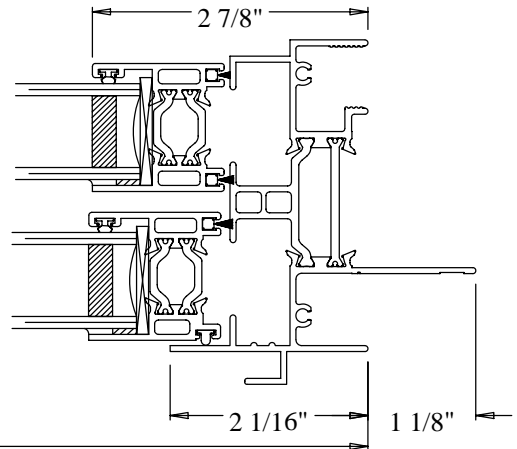

HALF SCALE SECTIONS

③ LEFT JAMB

④ RIGHT JAMB

WINDOW WIDTH

③A LEFT JAMB
(FLANGE FRAME)

④A RIGHT JAMB
(FLANGE FRAME)

WINDOW WIDTH

③B LEFT JAMB
(NAILFIN)

④B RIGHT JAMB
(NAILFIN)

WINDOW WIDTH