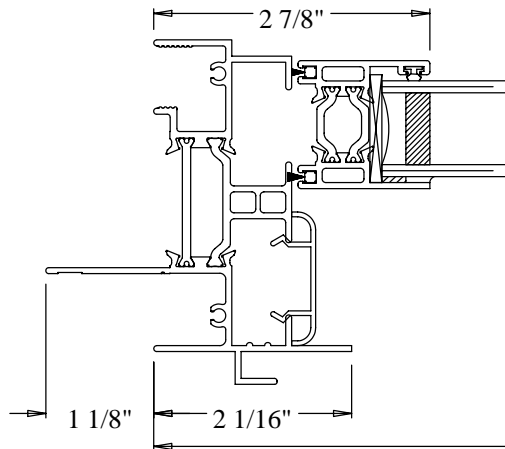

HALF SCALE SECTIONS

③ LEFT JAMB

④ RIGHT JAMB

WINDOW WIDTH

③A LEFT JAMB
(FLANGE FRAME)

④A RIGHT JAMB
(FLANGE FRAME)

WINDOW WIDTH

③B LEFT JAMB
(NAILFIN)

④B RIGHT JAMB
(NAILFIN)

WINDOW WIDTH