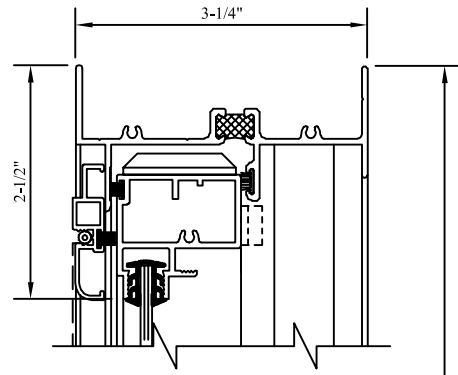

TRACO™

The Windows And Doors That Greet The World.

COMMERCIAL DOUBLE HUNG TILT WINDOW

Half Scale Sections

TR-5000

A3-0

Page 3 of 10

①
HEAD

⑤
HEAD
(SINGLE
GLAZED)

②
MEETING
RAILS

⑥
MEETING
RAILS
(SINGLE
GLAZED)

OPTIONAL HALF
SCREEN
③
SILL

OPTIONAL PULL
DOWN HANDLE

OPTIONAL FULL
SCREEN
⑦
SILL
(SINGLE
GLAZED)

WINDOW WIDTH

SELECT TILT
LATCH STYLE:
"SLOT" OR "BUTTON"

④
JAMB

OPTIONAL SCREEN

⑧
JAMB
(SINGLE
GLAZED)