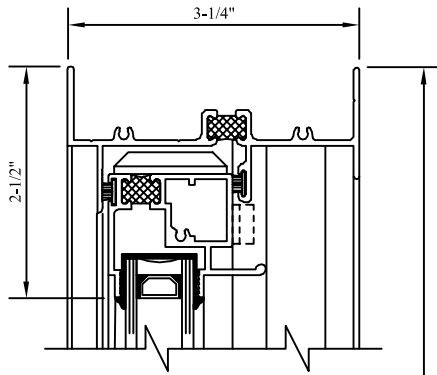

TRACO™

The Windows And Doors That Greet The World.

COMMERCIAL DOUBLE HUNG TILT WINDOW

Half Scale Sections

TR-5000

A3-0

Page 3 of 10

①
HEAD

⑤
HEAD
(SINGLE
GLAZED)

②
MEETING
RAILS

⑥
MEETING
RAILS
(SINGLE
GLAZED)

OPTIONAL HALF
SCREEN
③
SILL

OPTIONAL PULL
DOWN HANDLE

OPTIONAL FULL
SCREEN
⑦
SILL
(SINGLE
GLAZED)

WINDOW WIDTH

SELECT TILT
LATCH STYLE:
"SLOT" OR "BUTTON"

④
JAMB

OPTIONAL SCREEN

⑧
JAMB
(SINGLE
GLAZED)