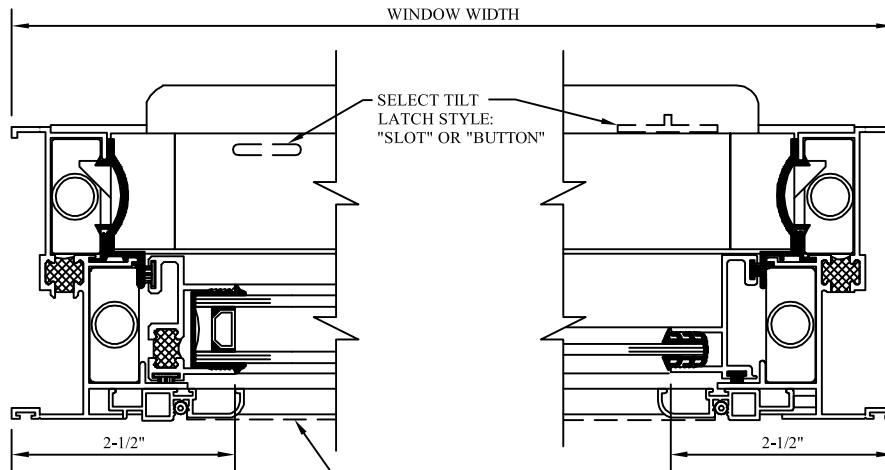

⑤
HEAD
(SINGLE
GLAZED)

②
MEETING
RAILS

⑥
MEETING
RAILS
(SINGLE
GLAZED)

OPTIONAL HALF
SCREEN
③
SILL

OPTIONAL PULL
DOWN HANDLE

OPTIONAL FULL
SCREEN
⑦
SILL
(SINGLE
GLAZED)

WINDOW WIDTH

SELECT TILT
LATCH STYLE:
"SLOT" OR "BUTTON"

④
JAMB

OPTIONAL SCREEN

⑧
JAMB
(SINGLE
GLAZED)