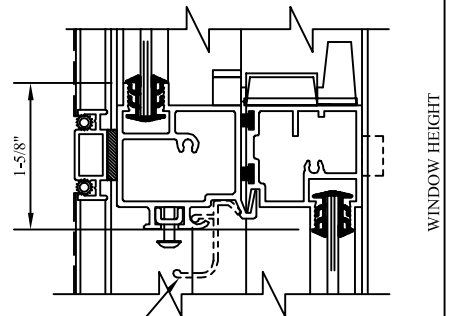

TRACO™

The Windows And Doors That Greet The World.

COMMERCIAL DOUBLE HUNG TILT WINDOW

Half Scale Sections

TR-5000

A3-0

Page 3 of 10

①
HEAD

⑤
HEAD
(SINGLE
GLAZED)

②
MEETING
RAILS

⑥
MEETING
RAILS
(SINGLE
GLAZED)

OPTIONAL HALF
SCREEN
③
SILL

OPTIONAL PULL
DOWN HANDLE

OPTIONAL FULL
SCREEN
⑦
SILL
(SINGLE
GLAZED)

WINDOW WIDTH

SELECT TILT
LATCH STYLE:
"SLOT" OR "BUTTON"

④
JAMB

OPTIONAL SCREEN

⑧
JAMB
(SINGLE
GLAZED)