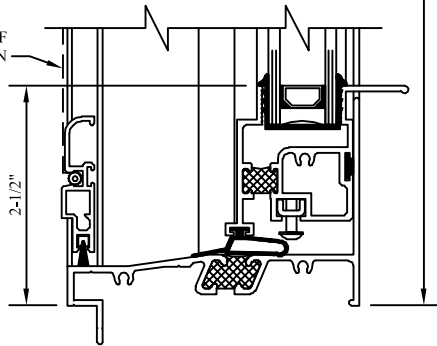

⑤
HEAD
(SINGLE
GLAZED)

②
MEETING
RAILS

⑥
MEETING
RAILS
(SINGLE
GLAZED)

OPTIONAL HALF
SCREEN
③
SILL

OPTIONAL PULL
DOWN HANDLE

OPTIONAL FULL
SCREEN
⑦
SILL
(SINGLE
GLAZED)

WINDOW WIDTH

SELECT TILT
LATCH STYLE:
"SLOT" OR "BUTTON"

④
JAMB

OPTIONAL SCREEN

⑧
JAMB
(SINGLE
GLAZED)