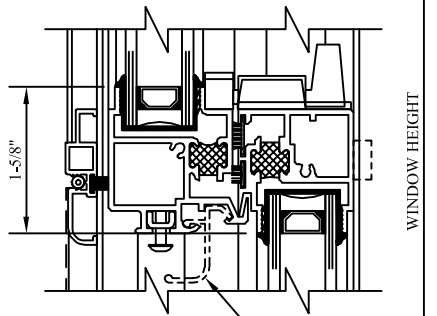

TRACO™

The Windows And Doors That Greet The World.

COMMERCIAL DOUBLE HUNG TILT WINDOW

Half Scale Sections

TR-5000

A3-0

Page 3 of 10

①
HEAD

⑤
HEAD
(SINGLE
GLAZED)

②
MEETING
RAILS

⑥
MEETING
RAILS
(SINGLE
GLAZED)

OPTIONAL HALF
SCREEN
③
SILL

OPTIONAL PULL
DOWN HANDLE

OPTIONAL FULL
SCREEN
⑦
SILL
(SINGLE
GLAZED)

WINDOW WIDTH

SELECT TILT
LATCH STYLE:
"SLOT" OR "BUTTON"

④
JAMB

OPTIONAL SCREEN

⑧
JAMB
(SINGLE
GLAZED)