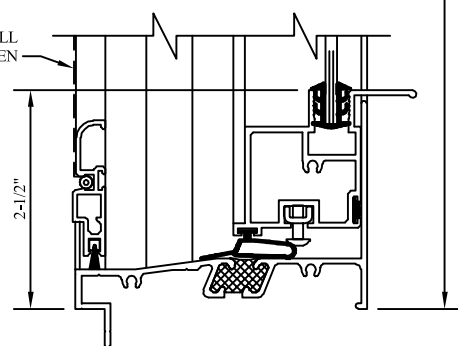

⑤
HEAD
(SINGLE
GLAZED)

②
MEETING
RAILS

⑥
MEETING
RAILS
(SINGLE
GLAZED)

OPTIONAL HALF
SCREEN
③
SILL

OPTIONAL PULL
DOWN HANDLE

OPTIONAL FULL
SCREEN
⑦
SILL
(SINGLE
GLAZED)

WINDOW WIDTH

SELECT TILT
LATCH STYLE:
"SLOT" OR "BUTTON"

④
JAMB

OPTIONAL SCREEN

⑧
JAMB
(SINGLE
GLAZED)